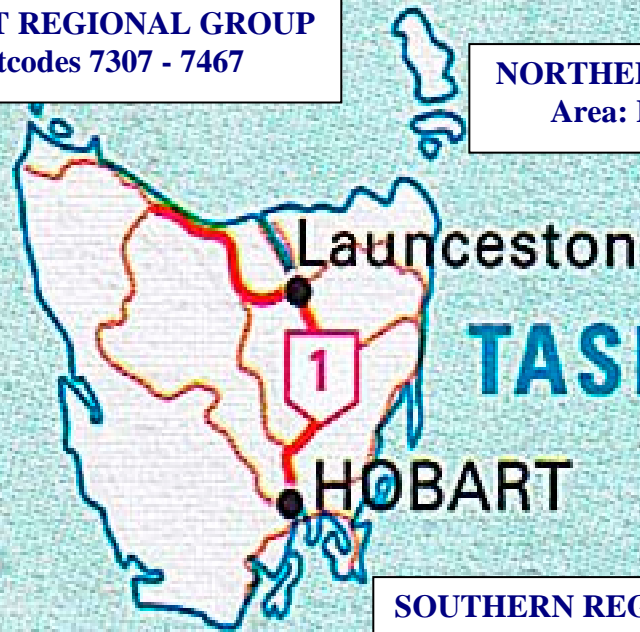

BUNDABERG REGIONAL GROUP Area: Postcodes 4581 – 4680	TOWNSVILLE REGIONAL GROUP Area: Postcodes 4800 - 4854
SUNSHINE COAST REGIONAL GROUP Area: Postcodes 4507 – 4490	DARLING DOWNS REGIONAL GROUP Area: Postcodes 4341 - 4490
FAR NORTH QUEENSLAND REGIONAL GROUP Area: Postcodes 4860 – 4888	CENTRAL QUEENSLAND REGIONAL GROUP Area: Postcodes 4679 - 4754
GOLD COAST REGIONAL GROUP Area: Postcodes 2478 - 2490; 4205 - 4285; 4133; 9726	

NORTH WEST REGIONAL GROUP

Area: Postcodes 7307 - 7467

NORTHERN REGIONAL GROUP

Area: Postcodes 7211 - 7304

SOUTHERN REGIONAL GROUP

Area: Postcodes 7000 - 7210

Victoria Metropolitan Regional Groups

Victoria Country Regional Groups