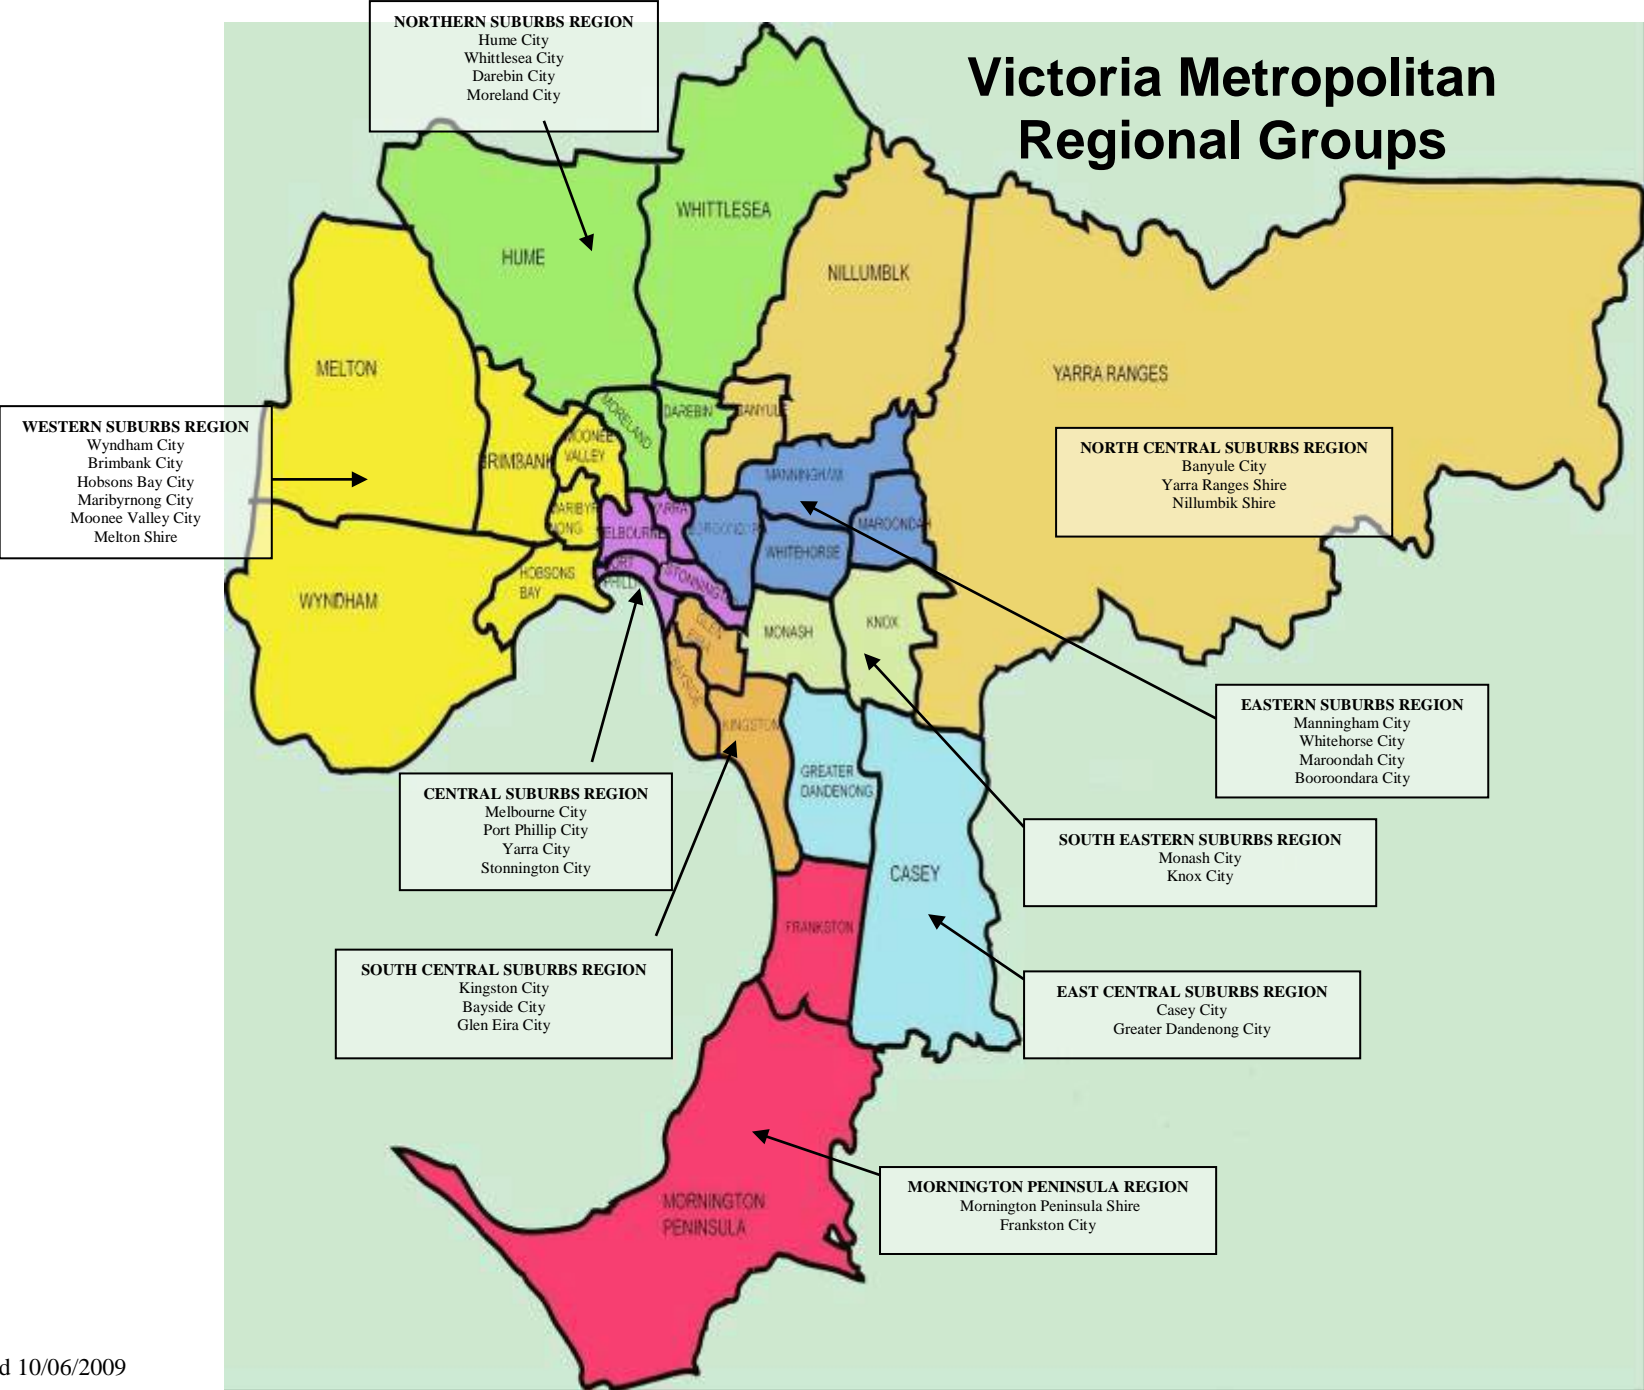

BUNDABERG REGIONAL GROUP Area: Postcodes 4581 – 4680	TOWNSVILLE REGIONAL GROUP Area: Postcodes 4800 - 4854
SUNSHINE COAST REGIONAL GROUP Area: Postcodes 4507 – 4490	DARLING DOWNS REGIONAL GROUP Area: Postcodes 4341 - 4490
FAR NORTH QUEENSLAND REGIONAL GROUP Area: Postcodes 4860 – 4888	CENTRAL QUEENSLAND REGIONAL GROUP Area: Postcodes 4679 - 4754
GOLD COAST REGIONAL GROUP Area: Postcodes 2478 - 2490; 4205 - 4285; 4133; 9726	

NORTH WEST REGIONAL GROUP

Area: Postcodes 7307 - 7467

NORTHERN REGIONAL GROUP

Area: Postcodes 7211 - 7304

SOUTHERN REGIONAL GROUP

Area: Postcodes 7000 - 7210

Victoria Metropolitan Regional Groups

Victoria Country Regional Groups