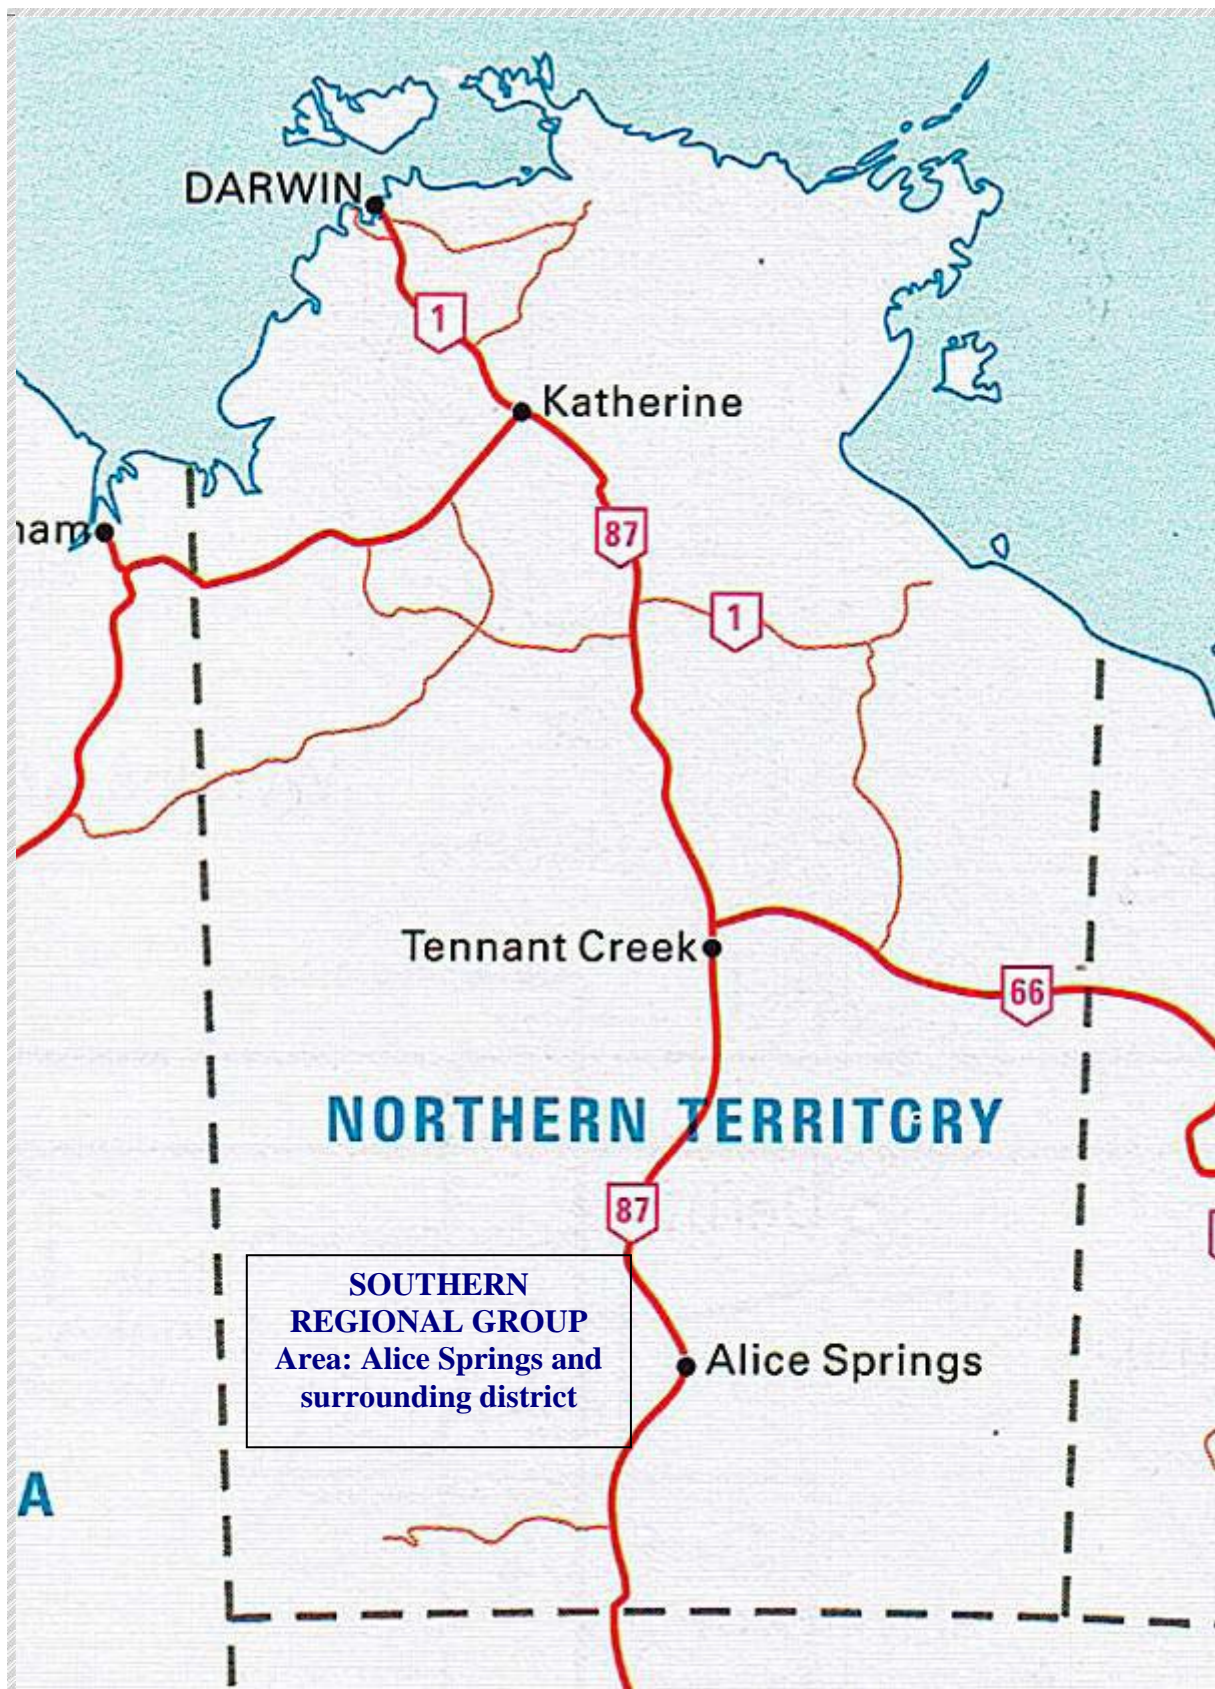

NEW SOUTH WALES REGIONAL GROUPS

BLUE MOUNTAINS REGIONAL GROUP Area: Postcodes 2747-2786	CENTRAL COAST REGIONAL GROUP Area: Postcodes 2083-2263	CENTRAL WEST REGIONAL GROUP Area: Postcodes 2678, 2845-2848, 2787-2809, 2864-2867
CLARENCE/RICHMOND REGIONAL GROUP Area: Postcodes 2460-2490	COFFS COAST REGIONAL GROUP Area: Postcodes 2450-2456	DUBBO REGIONAL GROUP Area: Postcodes 2356-2357, 2395-2396, 2672, 2675, 2820-2832, 2868-2877
FAR WEST REGIONAL GROUP Area: Postcodes 2648, 2733-2739, 2715, 2717, 2878-2880	HASTINGS REGIONAL GROUP Area: Postcodes 2439, 2443-2446	HUNTER REGIONAL GROUP Area: Postcodes 2264-2311, 2314-2325
ILLAWARRA REGIONAL GROUP Area: Postcodes 2500-2534	MANNING REGIONAL GROUP Area: Postcodes 2312, 2415, 2422-2430	MUSWELLBROOK REGIONAL GROUP Area: Postcodes 2326-2337, 2420-2421
NAMBUCCA/MACLEAY REGIONAL GROUP Area: Postcodes 2431, 2440-2442, 2447-2449	NEW ENGLAND REGIONAL GROUP Area: Postcodes 2339-2355, 2358-2390, 2397-2411, 2833	RIVERINA REGIONAL GROUP Area: Postcodes 2640-2647, 2649-2671, 2680-2714, 2716, 2720-2721, 2725, 2729-2732
SHOALHAVEN REGIONAL GROUP Area: Postcodes 2535, 2538-2541	SOUTH COAST REGIONAL GROUP Area: Postcodes 2536, 2537, 2545-2551, 2662	SOUTHERN HIGHLANDS REGIONAL GROUP Area: Postcodes 2571-2578
	SOUTHERN TABLELANDS REGIONAL GROUP Area: Postcodes 2580-2631, 2633, 2804, 2810, 2722-2724, 2727	

BUNDABERG REGIONAL GROUP Area: Postcodes 4581 – 4680	TOWNSVILLE REGIONAL GROUP Area: Postcodes 4800 - 4854
SUNSHINE COAST REGIONAL GROUP Area: Postcodes 4507 – 4490	DARLING DOWNS REGIONAL GROUP Area: Postcodes 4341 - 4490
FAR NORTH QUEENSLAND REGIONAL GROUP Area: Postcodes 4860 – 4888	CENTRAL QUEENSLAND REGIONAL GROUP Area: Postcodes 4679 - 4754
GOLD COAST REGIONAL GROUP Area: Postcodes 2478 - 2490; 4205 - 4285; 4133; 9726	